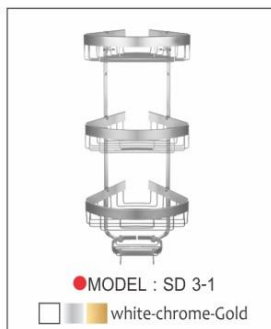

WASHBASIN AREA

FLOOR DRAIN

BATHROOM ACCESSORIS

NEW

ACCESSORIES

BATHROOM TRASH & BRUSH

MIRROR & RISES

- High quality
- best design
- best choice